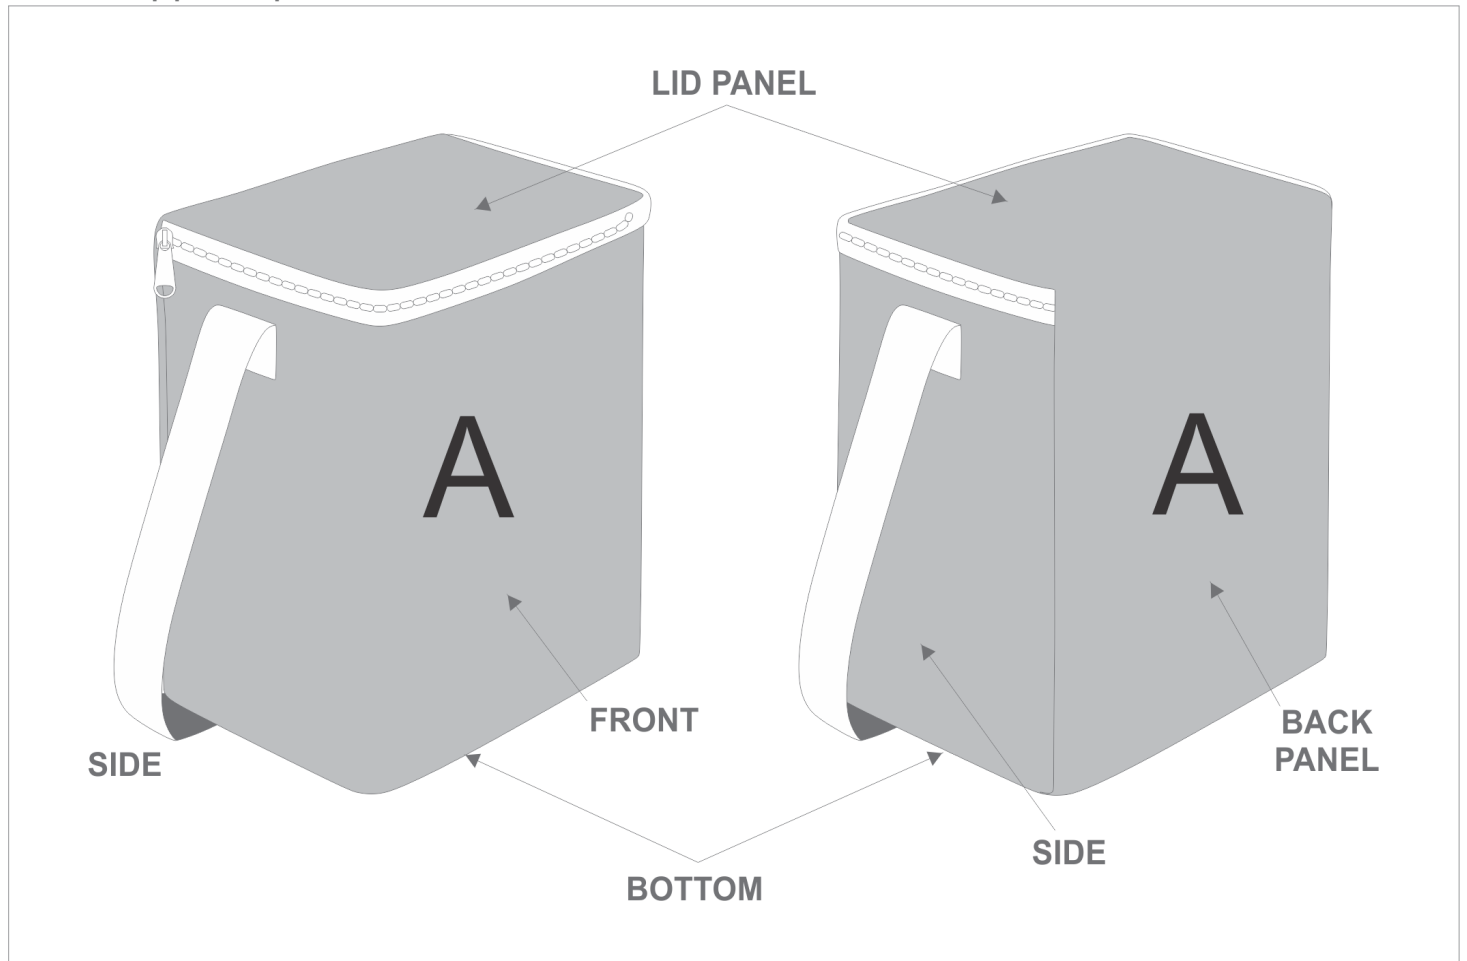

SG-HP-106-G

PPS Hoppla Alps RPET 27-Litre Cooler

Need to know:

Includes 1-Position Sublimation (setup fees apply)

- Please Note: We cannot guarantee 100% logo Alignment on all Brandable Panels

Branding Options:

Position	Branding Method (Branding Code)	No. of Colours	Dimension
A	Custom Sublimation A (CPSUB-A)	Full Colour	800mm wide x 1282mm high